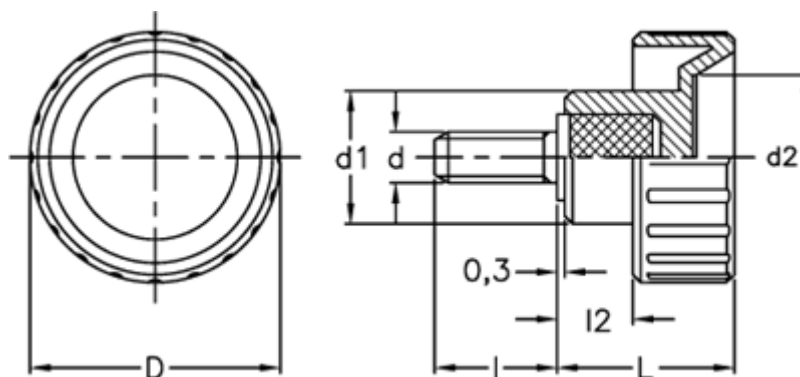

# Data Sheet

Article number: 2302006581

Description: E+G Fluted grip knob  
BT.20 p-M6x25

## Measures

d	= 20
d1	= 12
d2	= 11
d 6g	= M6
l	= 25
L	= 16.0
l2	= 6.0